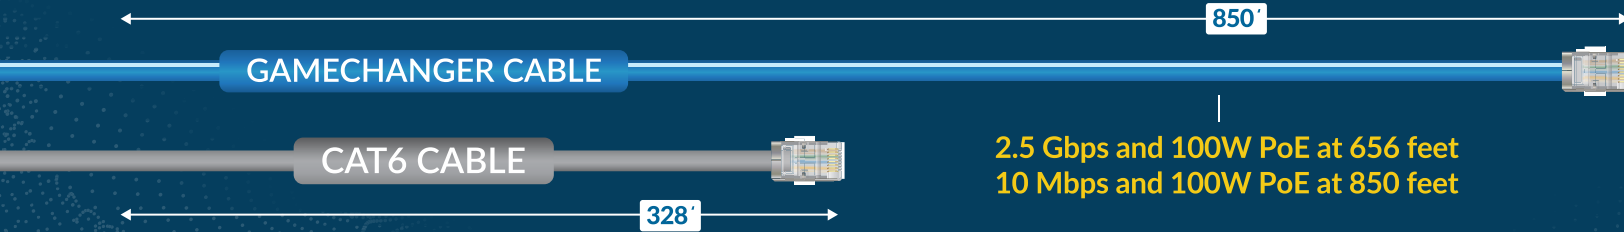

GameChanger®

THE CAT6 THAT GOES TWICE AS FAR

Model Type	Part Number (-- = Color Code)	01 Orange	03 Purple	04 Black	06 Blue	07 Yellow	08 Pink	09 Green	10 White	11 Gray	33 Yellow w White Stripe	36 Blue w White Stripe	45 Silver (Metallic)	Package	UL Listing	UV Resistant	Suitable for Wet Locations	Direct Burial	600V Rating	Shielded	Armored	Hazardous Locations	Min. Operating Temp (C)	Max. Operating Temp (C)	Outer Diameter (in)
Riser	2583103--				●				●	●			CMR									-20	+60	.236	
FT4	2584403--							●					CMR FT4									-20	+60	.236	
Plenum	2583003--	●	●	●		●		●	○		●		CMP FT6									-20	+105	.236	
Plenum Shielded	2583705--				●								CMP FT6						✓			-20	+105	.280	
I/O Plenum	2589503--			●*	●*		●*		○*				CMP FT6	✓	✓							-70	+200	.220	
OSP	2583208--		●											✓	✓	✓						-45	+60	.300	
OSP Shielded	2583408--		●										CM-LS	✓	✓	✓	✓	✓				-45	+80	.340	
AIA OSP Shielded	2588808--											●	CM-LS	✓	✓	✓	✓	✓		AIA		-45	+80	.467	
CID1	2588024--		●										ITC-HL	✓	✓					CCW	✓	-50	+90	.984	

* The Indoor/Outdoor Plenum jacket is made from FEP, which will appear transparent and more subtle in color.

Online Resources

Scan the QR code below to get these documents and more helpful information.

Certification Guide